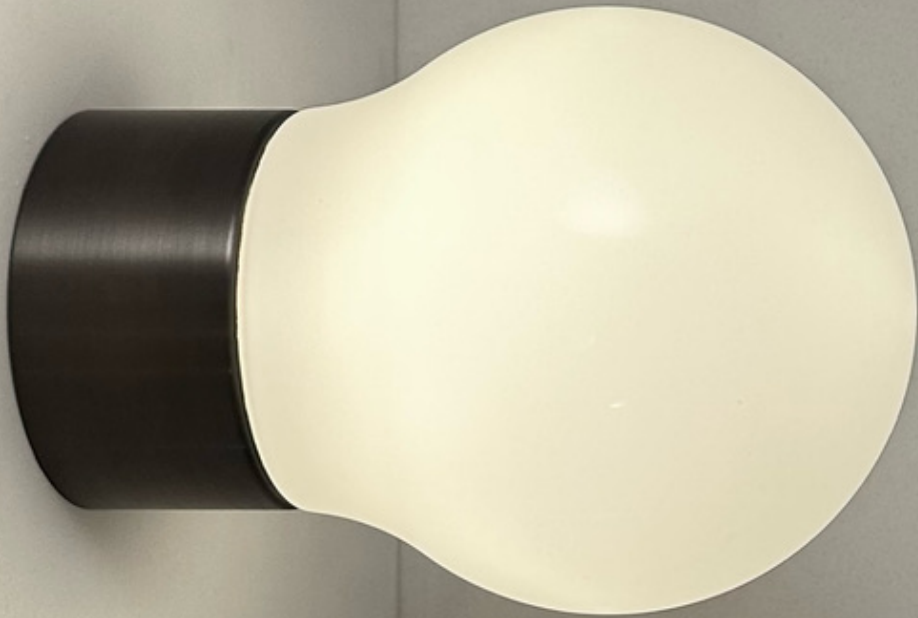

Faustlight

60/100 coverplate burnished brass

60/100 canopy loop blackened brass

70/120 matt nickel

60/100 bedside blackened brass

71 downlight brass

60/100 wall coverplate matt nickel

60/100 double coverplate blackened brass

opal wall blackened brass

109 downlight matt nickel

60/100 canopy polished nickel

60/100 bedside polished brass

80/250 pendant matt nickel

46 "mini" downlight brass

70/220 up/down blackened brass

opal wall burnished brass