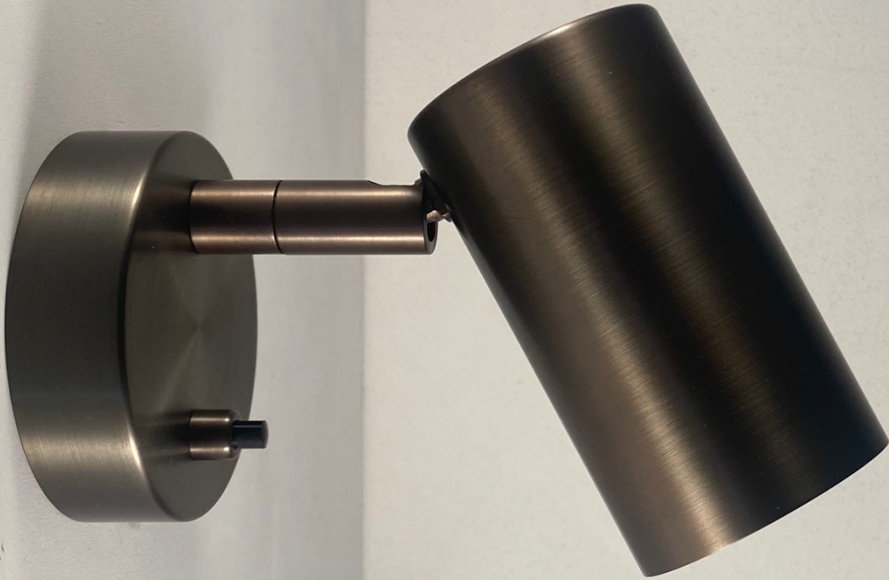

Faustlight

60/100 coverplate burnished brass

60/100 canopy loop blackened brass

70/120 matt nickel

60/100 bedside blackened brass

71 downlight brass

60/100 wall coverplate matt nickel

60/100 double coverplate blackened brass

opal wall blackened brass

109 downlight matt nickel

60/100 canopy polished nickel

60/100 bedside polished brass

80/250 pendant matt nickel

46 "mini" downlight brass

70/220 up/down blackened brass

opal wall burnished brass